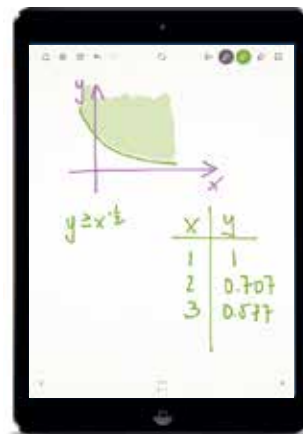

REAL-WORLD USE CASES FOR STILO AND PRECISION FILM

We developed Stilo with the goal of bringing the natural experience of pen and paper to the digital world. Below are some examples of work done with the combination of Stilo and Precision Film that would be difficult and cumbersome to do with any other input device.

Annotations over presentations, text, reports, photos:

Flow charts, graphs, meeting notes: