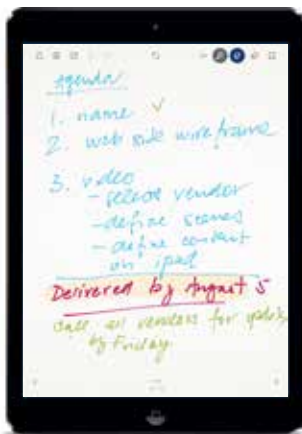

REAL-WORLD USE CASES FOR STILO AND PRECISION FILM

We developed Stilo with the goal of bringing the natural experience of pen and paper to the digital world. Below are some examples of work done with the combination of Stilo and Precision Film that would be difficult and cumbersome to do with any other input device.

Annotations over presentations, text, reports, photos:

Flow charts, graphs, meeting notes: