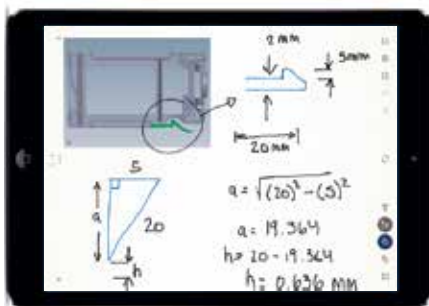

REAL-WORLD USE CASES FOR STILO AND PRECISION FILM

We developed Stilo with the goal of bringing the natural experience of pen and paper to the digital world. Below are some examples of work done with the combination of Stilo and Precision Film that would be difficult and cumbersome to do with any other input device.

Annotations over presentations, text, reports, photos:

Flow charts, graphs, meeting notes:

Engineering and architectural sketches, concepts:

Richer notes, including sketches, pictures, annotations, formulas, geometries: